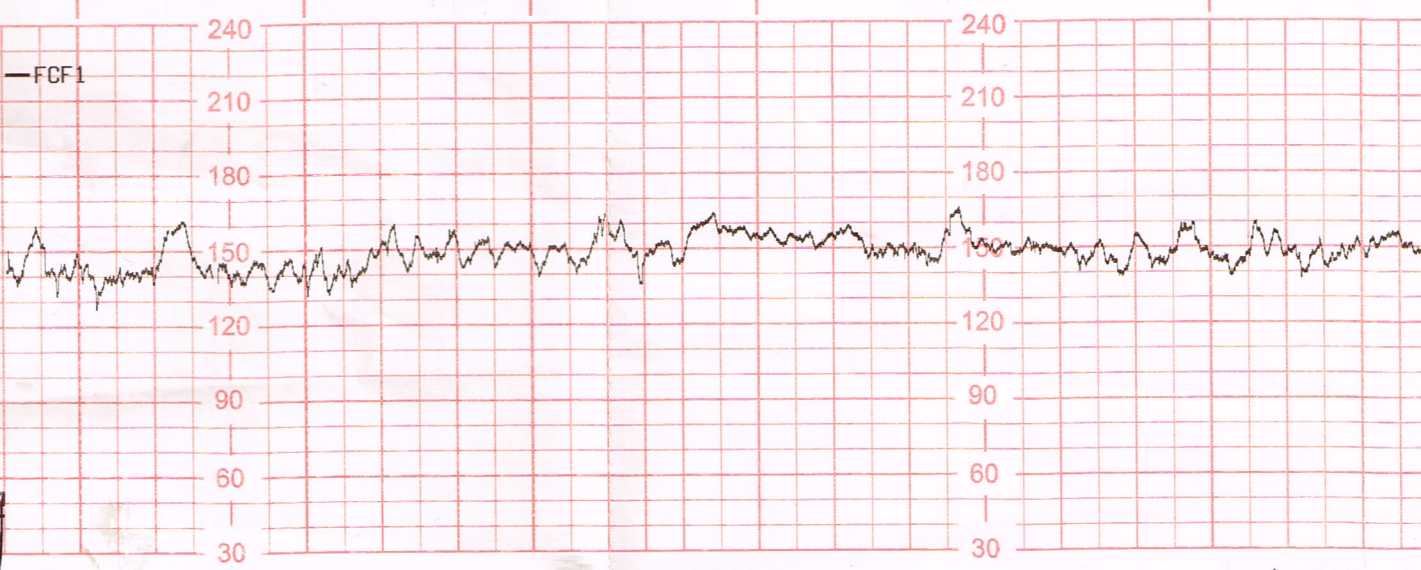

MULTItest Correct: FAV SW: D: 00:78: NetSerial: DE33006696, Rev. F: 02:18: RevProt: 6-01-03  
3:13:05, 12 Mar 2016, 1 cm/min  
Coloria Rufaika  
Aurelio Corra

↑ 3:20, 12 Mar 2016, 1 cm/min

↑ 3:30, 12 Mar 2016, 1 cm/min

MEDS  
DIL  
EFF  
STA  
ROM  
PH  
O<sub>2</sub>  
PULSE  
TEMP  
B/P  
PHILIPS

NEED  
DIL  
EFF  
STA  
ROM  
PH  
O<sub>2</sub>  
PULSE  
TEMP  
B/P

MEDS  
DIL  
EFF  
STA  
ROM  
PH  
O<sub>2</sub>  
PULSE  
TEMP  
B/P