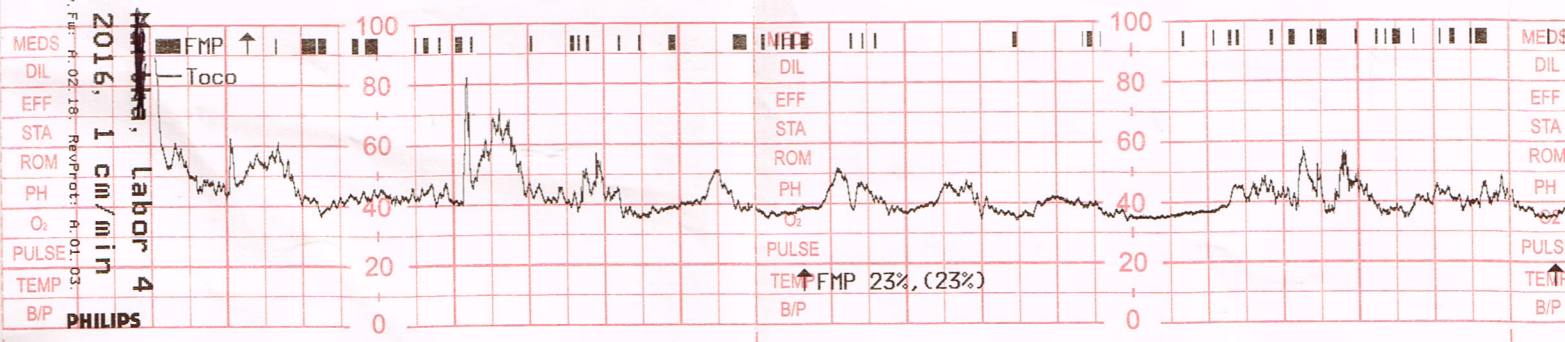

MULTItest Correct: FAV SW: D: 00:78: NetSerial: DE33006696, Rev. F: 02:18: RevProt: 6-01-03  
3:13:05, 12 Mar 2016, 1 cm/min  
Coloria Rufaika  
Aurelio Corra

↑ 3:20, 12 Mar 2016, 1 cm/min

↑ 3:30, 12 Mar 2016, 1 cm/min

MEDS  
DIL  
EFF  
STA  
ROM  
PH  
O<sub>2</sub>  
PULSE  
TEMP  
B/P  
PHILIPS

NEED  
DIL  
EFF  
STA  
ROM  
PH  
O<sub>2</sub>  
PULSE  
TEMP  
B/P

MEDS  
DIL  
EFF  
STA  
ROM  
PH  
O<sub>2</sub>  
PULSE  
TEMP  
B/P